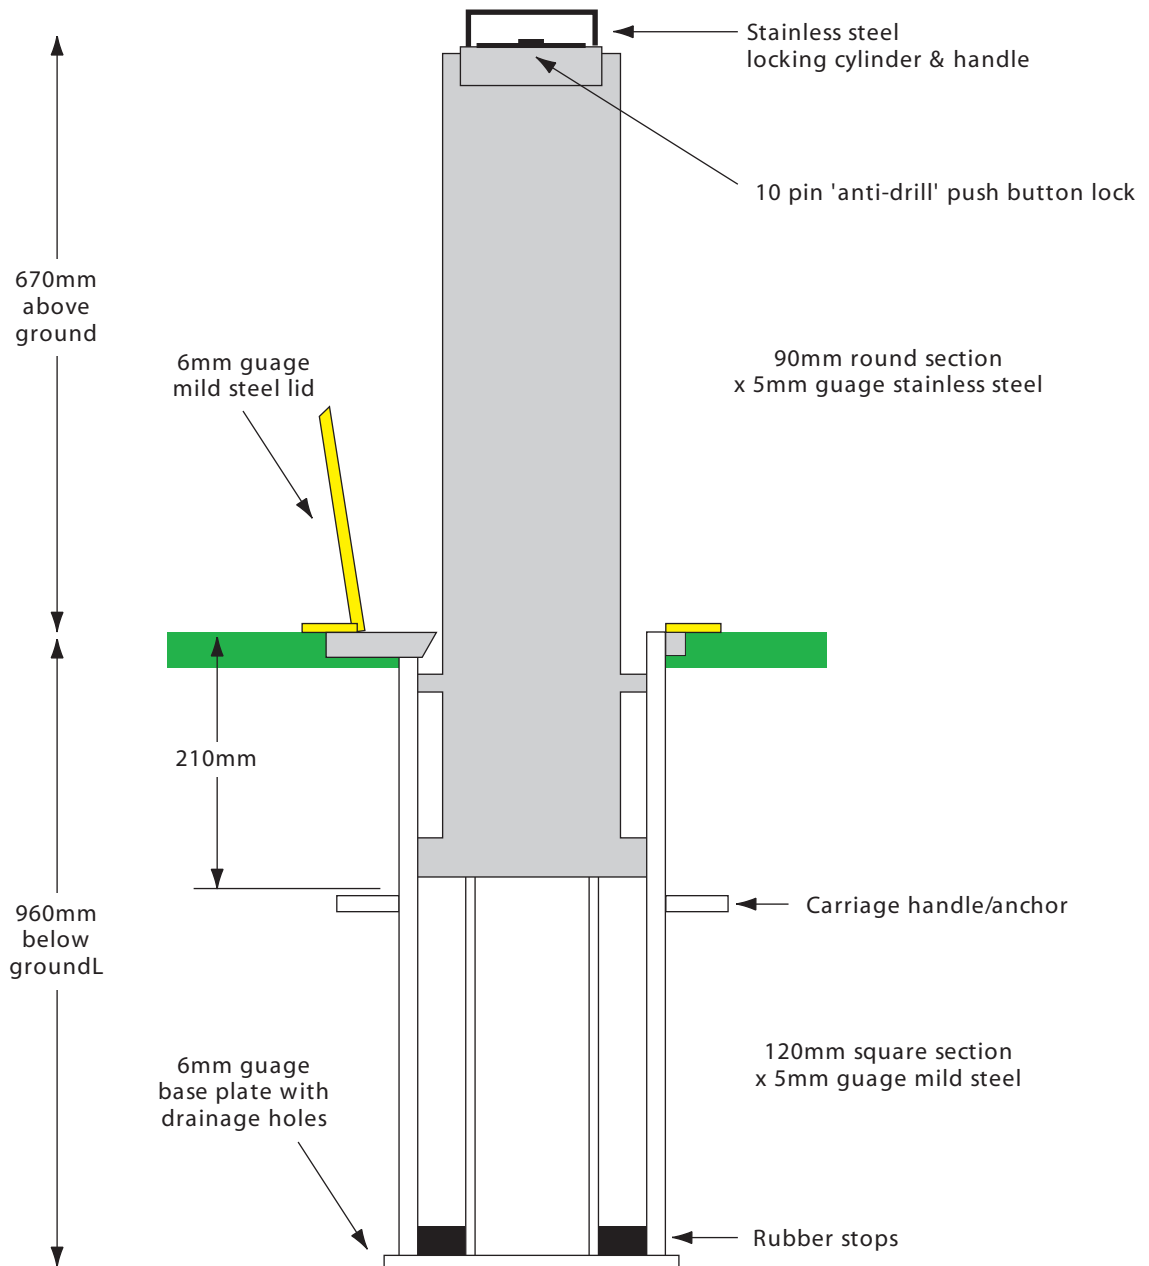

STAINLESS STEEL POST

EDSUK.COM edsukbs21

Diagram not to scale

LIFTING WEIGHT
14.5KG